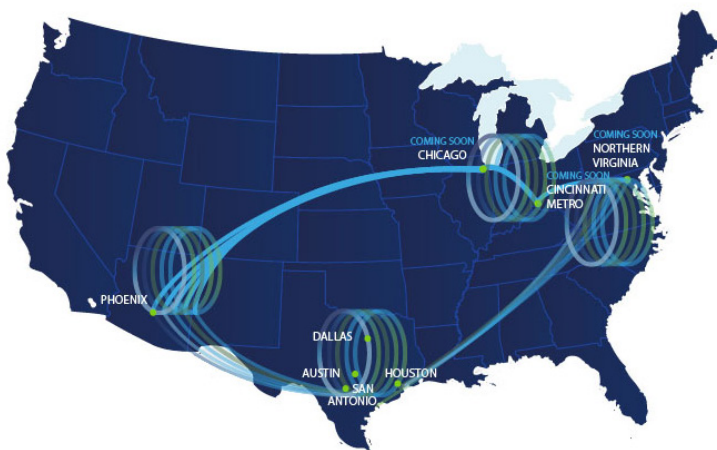

National Internet Exchange (IX)

Delivering Robust, National Connectivity

The CyrusOne National Internet Exchange (IX) delivers interconnection across states and between metro-enabled sites within the CyrusOne facility footprint and beyond. The platform enables high-performance, low-cost data transfer and accessibility for customers. The CyrusOne National IX unites 12 state-of-the-art facilities in Dallas, Houston, Austin, San Antonio, and Phoenix, with other facilities coming online soon.

CyrusOne remains ahead of the multi-site deployment curve by continuously anticipating needs and changes while aggressively building and integrating data centers throughout the U.S. Each CyrusOne facility offers the following benefits: